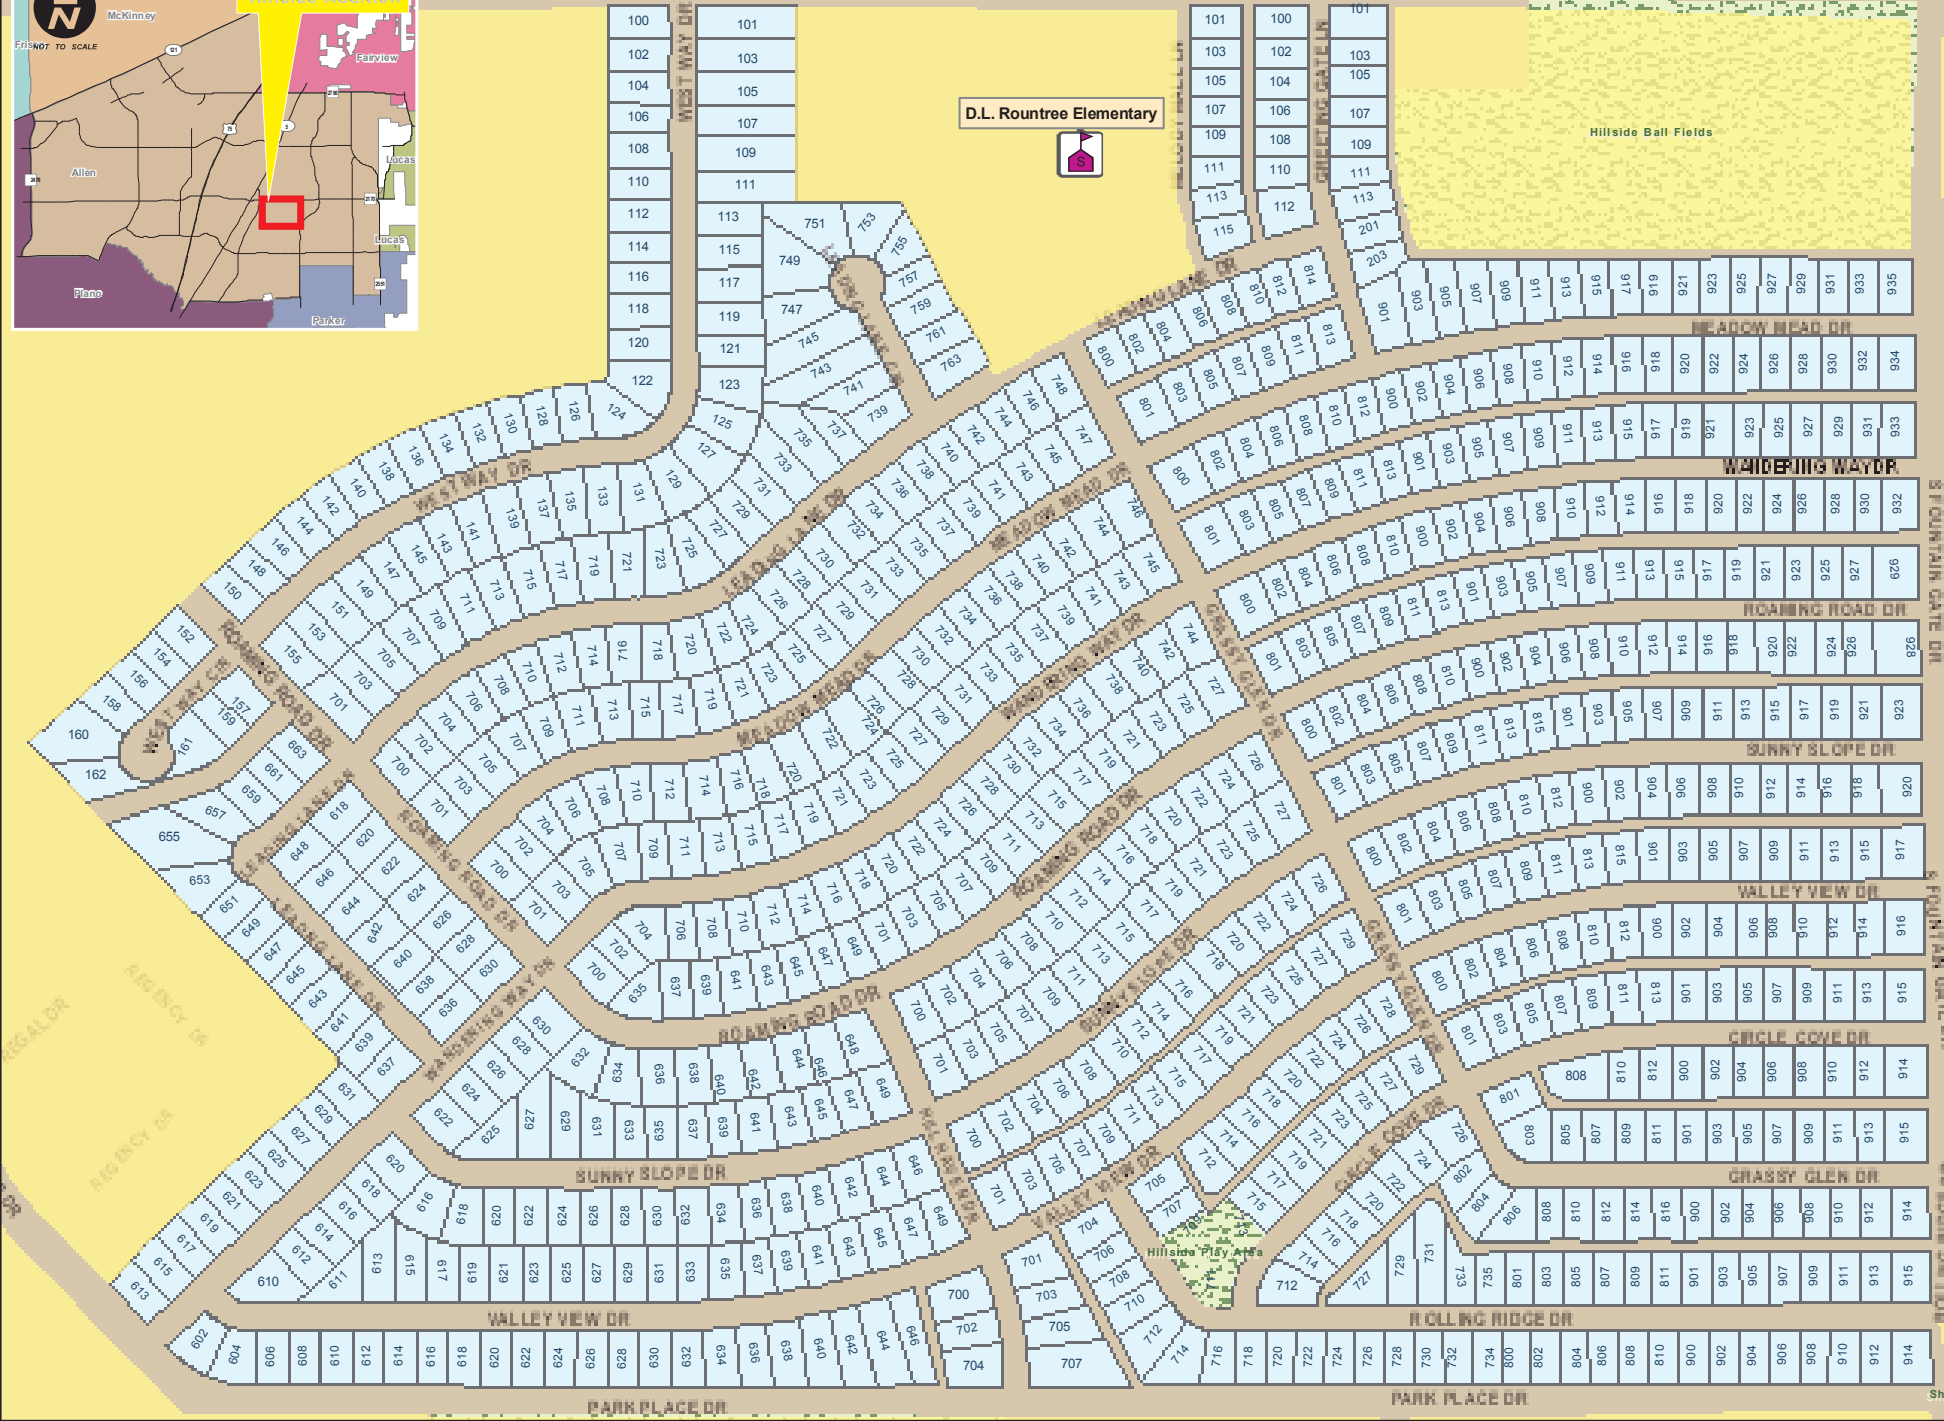

Public Schools Public Parks

Planning & Development - GIS
Revision Date: 09/20/04