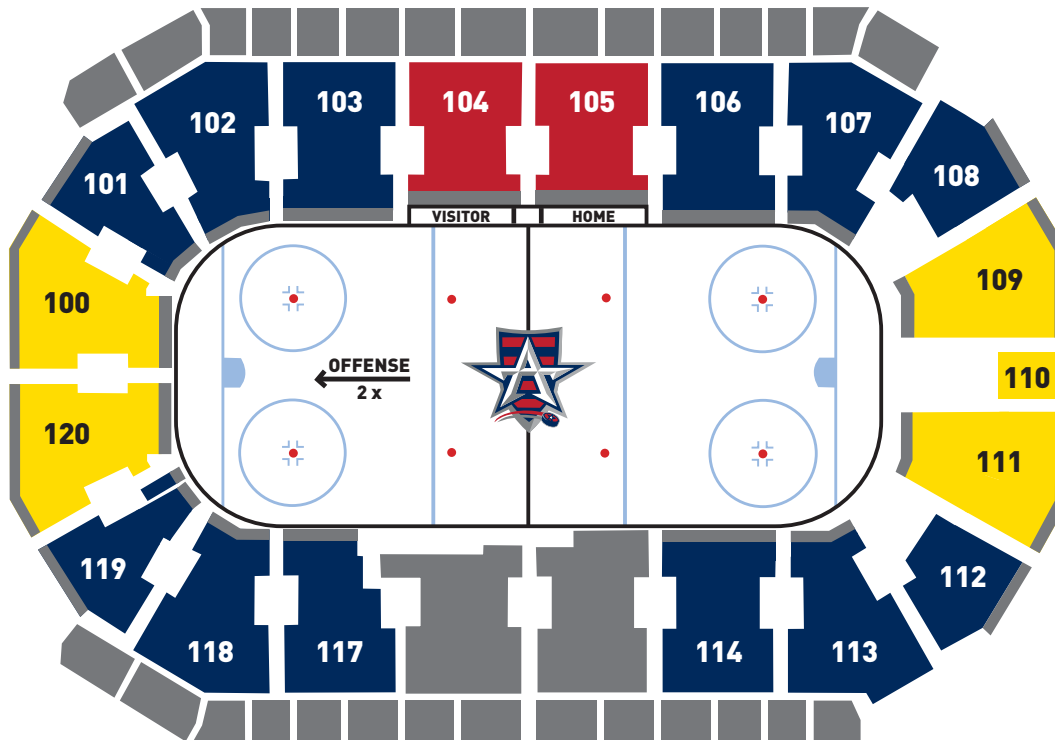

DECEMBER						
		1	2	3	RGV 7:30p 4	5
6	7	8	9	10	TUL 7:30p 11	LAR 7:30p 12
13	14	15	16	17	ODE 7:30p 18	19
20	21	22	23	24	25	TEX 7:30p 26
BOS 6:30p 27	28	29	30	31		
SUN	MON	TUES	WED	THURS	FRI	SAT

JANUARY						
					COL 7:30p 1	LAR 7:30p 2
3	4	5	6	7	8	9
10	11	12	13	14	RPD 7:30p 15	WIC 7:30p 16
17	ARZ 1:00p 18	19	20	21	AMA 7:30p 22	BOS 7:30p 23
24	25	26	27	28	CRP 7:30p 29	30
31						
SUN	MON	TUES	WED	THURS	FRI	SAT

Step 2: Choose your seats.

Section	Premier (Red Games)	Standard (White Games)	Value (Blue Games)	Gate Price
 Center Ice	\$20	\$17	\$15	\$23
 Rinkside	\$17	\$15	\$12	\$20
 Terrace	\$10	\$9	\$7	\$13