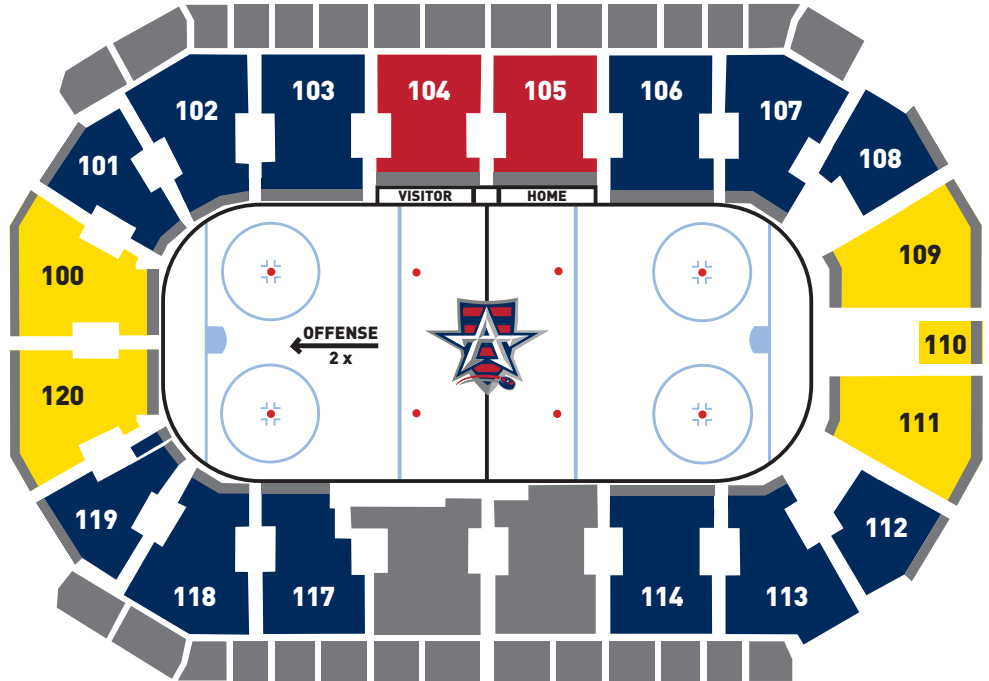

DECEMBER						
		1	2	3	RGV 7:30p	4
6	7	8	9	10	TUL 7:30p	11
13	14	15	16	17	ODE 7:30p	18
20	21	22	23	24	25	TEX 7:30p
27	28	29	30	31		
SUN	MON	TUES	WED	THURS	FRI	SAT

JANUARY						
				1	COL 7:30p	2
3	4	5	6	7	8	9
10	11	12	13	14	15	16
17	ARZ 1:00p	18	19	20	21	22
24		25	26	27	28	29
31						
SUN	MON	TUES	WED	THURS	FRI	SAT

Section	Price (8 games)
 Center Ice	\$240*
 Rinkside	\$152
 Terrace	\$88

*Includes All American Meal Deal

Mini Plan Holder Benefits

- 20% off merchandise in team store
- 20% off gate price for additional tickets
- Invite to one (1) VIP event during the 2009-10 season
- VIP Season Ticket Holder card (2 per account)
- Invite to post-game skate with the team
- Flexible ticket exchange policy
- Buddy passes good for selected games (2 per seat)
- Buy one, get one free ticket coupons (2 per seat)